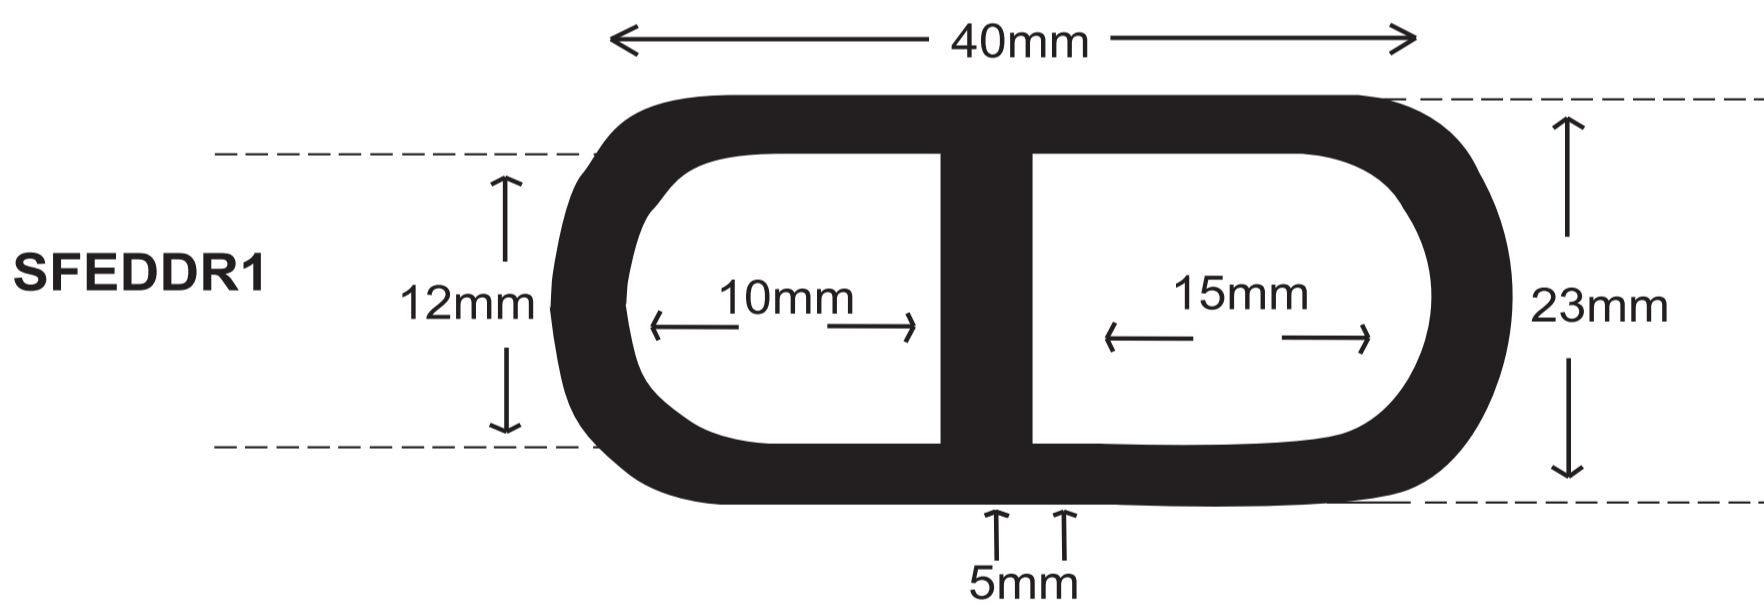

# SUPPORTING CONSTRUCTION

SAFETY, SITE EQUIPMENT, WELFARE, TOOLS & ENGINEERING ACCESSORIES

**ONSITE SUPPORT™**

**T:** 01293 744 444 **E:** sales.support@onsite-support.co.uk

**W:** www.onsite-support.co.uk | **ORDER ONLINE TODAY**