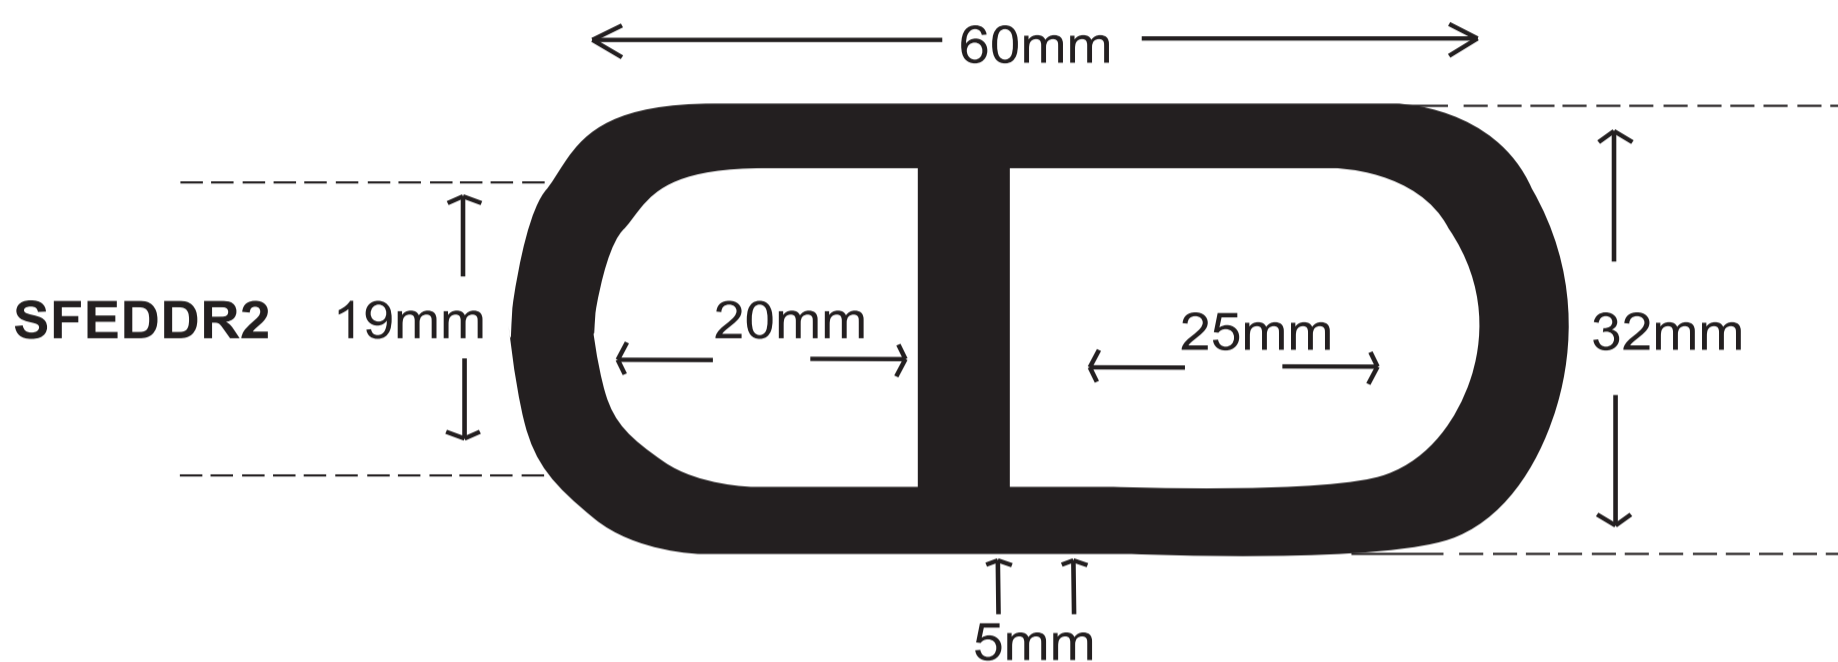

# SUPPORTING CONSTRUCTION

SAFETY, SITE EQUIPMENT, WELFARE, TOOLS & ENGINEERING ACCESSORIES

**ONSITE SUPPORT™**

**T:** 01293 744 444 **E:** sales.support@onsite-support.co.uk

**W:** www.onsite-support.co.uk | **ORDER ONLINE TODAY**