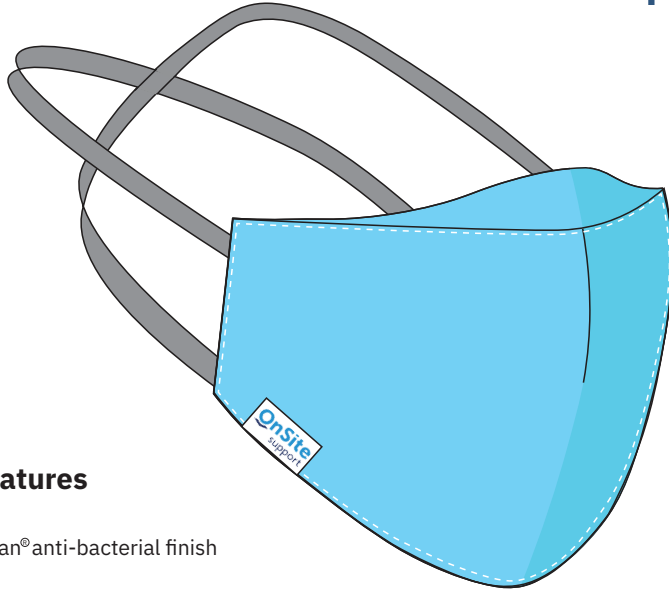

# PREMIUM WASHABLE REUSABLE MASK

Code: MA1WM2  
Size: One Size

**OnSite**  
support

## Product Features

Microban® anti-bacterial finish

Recycled polyester sourced from plastic bottles

UPF50+ protection

Water repellent outer

PROTECTION THAT LIVES ON  
**MICROBAN**

**OEKO-TEX®**  
CONFIDENCE IN TEXTILES  
**STANDARD 100**  
HKHO 044415 TESTEX  
Tested for harmful substances

## Materials

**Outer layer:** 100% water repellent recycled polyester, 230gsm, with Microban® anti-bacterial lining, UV protection to UPF50+

**Inner Layer:** 100% Micro PET polyester tricot mesh, 120gsm, with Microban® anti-bacterial lining

**Elastic:** 2 bands of elastic fully encircling the head (Spandex/Nylon)